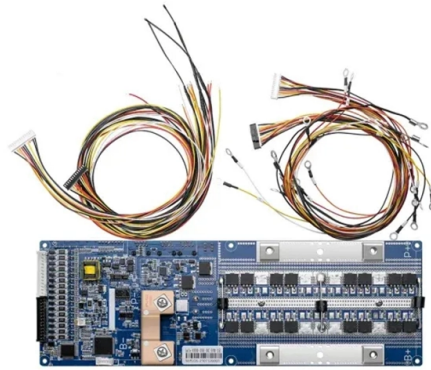

What is the wire diameter for a distribution box

Overview

Wire size depends on three main factors: current load (amps), circuit distance, and voltage drop requirements. Always size wire to handle 125% of the continuous. What is the diameter of service entry electrical cabling?

What are the common diameters of household copper or aluminum electrical wiring?

What is the diameter of thermostat wire, telephone wire, bell wire?

How to determine the size, capacity, or ampacity of electrical service at a building. Calculate proper wire gauge, voltage drop, and ampacity for safe electrical installations. Input your electrical parameters to get accurate wire size. Summary: The National Electrical Code explains the Maximum Number of Wires that can be installed into a box, otherwise known as Box Fill. Whether you are installing outlets, switches, lighting fixtures, or junction connections, box size directly affects wire fill capacity, device fit, and installation quality.