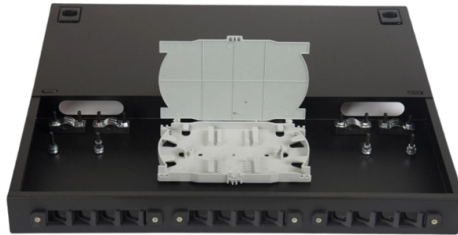

### Overview

Explore the Soft Pump and Fan Control (SPFC) logic, designed for efficient motor management in pump and fan systems, ensuring smoother starts and lower pressure peaks. RCP-5SPFFC-SCU7001, Amphenol LTW's RJ45 series meet the Ethernet/IP RJ45 requirements and standards. Support Cat5e & Cat6a data transmission speed & IP67 waterproof rating. Image shown is a representation only. Exact specifications should be obtained from the product data sheet. The SPFC logic is an easy way to implement soft starting of direct on line (auxiliary) motors. connects auxiliary motors on-line. When the criteria for starting a new motor is fulfilled in a flying start, that is, while the motor is. Which best describes you?