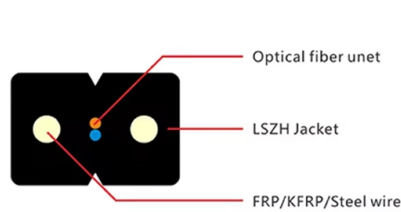

# Setting up a mobile fiber optic gateway on a router

## Overview

Here's how to add a personal router to T-Mobile Home Internet. There are a couple key settings that improve performance and things to be aware of. It does not fix port forwarding, double strict NAT for gaming. However, setting up a fiber optic connection to your router can seem daunting if you're unfamiliar with the process. This comprehensive guide combines industry standards with field-tested practices to ensure you achieve a rock-solid connection. Simply put, a Router Mode ONU is an all-in-one fiber gateway. It changes optical signals into digital data. \*\* Boot sequence: Turn OFF all the devices including modem, router and device. Fiber optic internet is generally installed in the following 5 steps, which we'll dive into. To set up your router for fiber internet quickly, connect the router to your fiber modem, access the router's settings via a web browser, and input the provided ISP credentials.