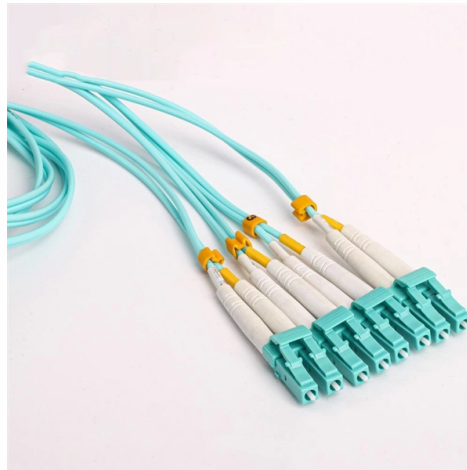

Romanian Field Male Connector Remote Monitoring Type

Overview

Type F electrical connectors used in Romania are manufactured to the CEE 7/3 standard and are commonly referred to as Schuko connectors. Sourcing managers and procurement leaders use Volza's Company Profiler to analyze shipment volumes, trade routes, and buyer distribution—helping them assess supplier scale, reliability, and long-term partnership potential for risk-mitigated, confident procurement decisions. Volza's global Male. Pricing (RON)Filter the results in the table by unit price based on your quantity. To learn more, feel free to contact us on sales@6wresearch.com Any Query?

Click Here Phoenix Contact offers a comprehensive portfolio of data connectors from RJ45 to USB, HDMI, and D-SUB, up to coaxial and FO connections, as well as for SPE. Expert advice and excellent services for all aspects of device connection supplement the product range - the ideal basis for networking smart. Samtec's solution blocks are designed to support any interconnectivity need, regardless of application, performance requirements or environment.

IP20 PCB connectors and patch cables in the ONEPAIR series for single pair Ethernet are ideal for efficient data transmission in factory and building automation.

Connectors, Cables, Optics, RF, Silicon to Silicon Solutions

Flexible stacking board to board connectors in a variety of orientations such as low profile, elevated, right-angle and pass-through, with a choice of pitch from 0.80 mm to 5.08 mm, to fit any application.