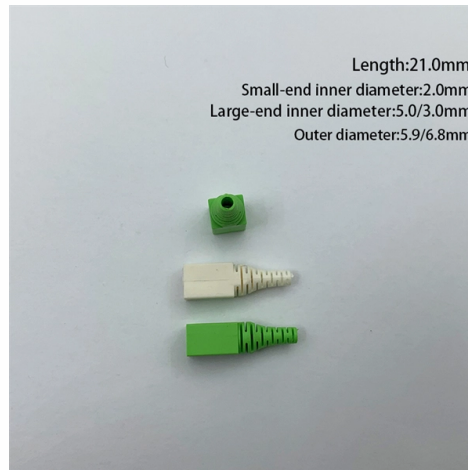

Price of Single-Sided Bracket for Distribution Box

Overview

Shop Single Sided Box Support Bracket Assembly, (1) Device, 3/4 In. Deep 4-Square Box By B-Line (Eaton) (BB46-1124D) At Graybar, Your Trusted Resource For Electrical Box Accessories And Other B-Line (Eaton) Products. PVC Old Work Electrical Outlet Box (1-Gang). What's the cheapest option available within Boxes & Brackets?

Check out our lowest priced option within Boxes & Brackets, the 14 cu. for 16" to 26" Metal or Wood Stud spacing. 10 Pack, E-Z T-4 Electric Outlet Box Mounting Brackets for mounting 4 inch and 4 11/16 inch Outlet Boxes to 2-1/2. CANTEX LEZLV1-OW 1-gang EZ box old work low voltage bracket is used for low voltage installations in renovation (old work) applications. Deep 4-Square Box | Graybar Store info This item is out of stock. Please confirm your Zip Code above for accurate item availability. For additional assistance or price and. House electrical components such as on-off switches, receptacles, and dimmer knobs Create space behind rails to fit wiring and bulky components Attach to components not made for DIN rail and clip on to install Everything you need to secure enclosures to round poles or beams House and protect power. Garvin SOB-1 Steel Utility Pole Pipe Stand Off Bracket Garvin SOB-1 Steel Utility Pole Pipe. 5) 1-Gang Vertical Bracket Box P&S P1-22-N (22.

Article Content

B-Line (Eaton) BB46-1124D Single Sided Box Support Bracket

Deep 4-Square Box By B-Line (Eaton) (BB46-1124D) At Graybar, Your Trusted Resource For Electrical Box Accessories And Other B-Line (Eaton) Products.