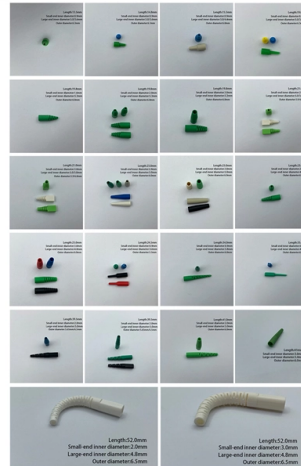

## Overview

Find durable, high-quality 72 core fiber splice enclosures for reliable fiber optic cable management. Perfect for FTTH and other applications. Shop now! 2 input 2 output, Plastic, Up to 3pcs 24 splice tray, Max 72 Fibers Note that this product has a minimum order quantity (50pcs). This 72 core inline fiber splice closure can be used as fiber optic distribution box that designed. Fiber Optic Splice Enclosure Horizontal Type 3 In 3 Out 72 Core is also called Fiber optic closure, and fiber optic splicing closures. It is a device used to provide space and protection for fiber optic cables spliced together. The fiber optic closure connects and stores optical fibers safely. This item is a recurring or deferred purchase. By continuing, I agree to the and authorize you to charge my payment method at the prices, frequency and dates listed on this page until my order is fulfilled or I cancel, if permitted.

## Article Content

72 Core Inline Fiber Optic Splice Closure Use as Optical Cable ...

Shipping cost not included. This 72 core inline fiber splice closure can be used as fiber optic distribution box that designed for optical splitting, fiber splicing, cable joint, termination and distribution. It suits ...