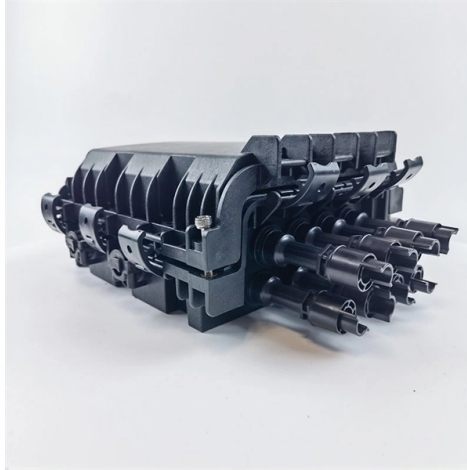

### **Overview**

Monaco 6000A is a versatile, HID inground illuminator for use with T4. 5, T6 or ED17 metal halide and triple tube compact fluorescent lamps. XRM lighting distribution box is a lightweight distribution device indispensable for secondary distribution in various industries. It includes the Venterra™ heat & water management system, insuring years of uninterrupted performance. The exclusive Beam-Driver™ aiming system provides up. This unit combines AC distribution with a converter, supports lead acid, AGM, and lithium batteries, and runs quietly while managing heat under load. The tilt angle and rotation may be controlled by the innovative Beam Driver™. If you need help with your Monaco products, contact one of our Customer Service Representatives at (509) 926-6277. For other methods of contacting us, see “Contact Information” on page ii.

Choose from an array of dichroic filters, a hex cell louver, an internal linear spread lens, or the Temperature Reduction Lens (TRL). The lamp module is the heart of the Monaco, offering an IP68 ...

monaco power distribution box set price | etrailer