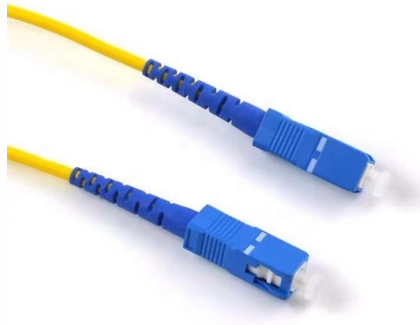

Installation of protective fence for distribution boxes