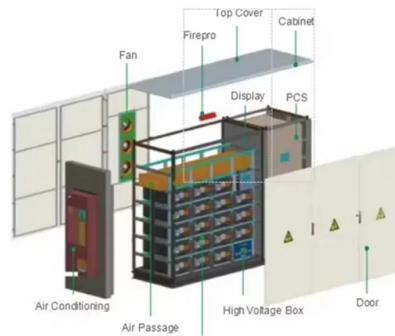

## Overview

Order online Huawei PoE switch 8 port for high-speed networking. Start your bulk purchase from 1 unit. Ideal for school, internet cafe, and hotel use. These modular switches deliver high-density 10GE, 25GE, 40GE, and 100GE connectivity, ensuring seamless integration of voice. Huawei S12700E-8 switch with 2xMPU slots, 2xCMU slots, 8xLPU slots, 4xSFU slots, 6xPower Module slots, 4xFan Module slots Forwarding performance: 28,800 Mpps Switching capacity: 38.4 Tbps Huawei CloudEngine S12700E Switches enables wired and wireless convergence, full-stack openness, and smooth. CE12808S Switch is the new Generation high-performance core switches for data centres and high-end campuses. The software platform is based on Huawei's new generation of VRP8 operating system. CE12808S Switch adopts advanced hardware architecture design. Huawei S12700 series switches are high-performance, multi-functional core switching devices from Huawei, designed to provide efficient, stable, and intelligent. CloudEngine S12700H series switches are Huawei's next-generation modular core/aggregation switches designed for high-end campus networks in the all-wireless era of Wi-Fi 6/7. CloudEngine S12700H series switches come in two models, which offer four and eight LPU slots, respectively.