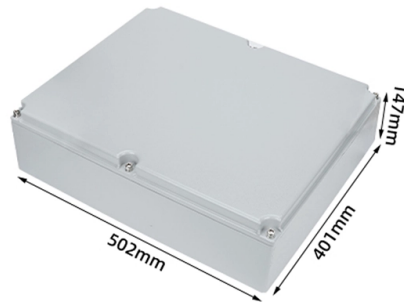

How many ports are ideal for a 10 Gigabit fiber optic switch

Overview

Each 10 gig SFP switch has 4x1G/10G SFP/SFP+ ports, ideal for efficient fiber aggregation and high-density fiber connectivity solutions. These 10 Gbps switches also come with 10/100/1000Mbps Ethernet ports to upgrade your network's bandwidth and performance using your existing. 10 Gigabit SFP switches proudly manufactured in the USA by Versitron are available in 28, 36, and 52 port sizes with managed configuration capability. These 10. 10G SFP+ Ports - Equipped with 12 x 10Gbps SFP+ ports, which support 1G/10G SFP modules. 240Gbps Switching Capacity - Boasts a switching capacity of 240Gbps, providing higher data bandwidth. All ports support non-blocking 10G wire-speed forwarding for both upstream and downstream traffic. Featuring 8x10G RJ45 copper ports and 4x10G SFP+ fiber ports, it delivers exceptional connectivity flexibility for enterprise networks Overview The X1520-8XT4X is a. How to Set Up a 10G Fiber Optic Network?

Article Content

QFX5110 Network Cable and Transceiver Planning | Juniper Networks

The port panel of the QFX5110-48S supports 48 logical 10-Gigabit Ethernet ports. These data ports (0 through 47) support either 1-Gigabit small form-factor pluggable (SFP) or 10-Gigabit Ethernet ...