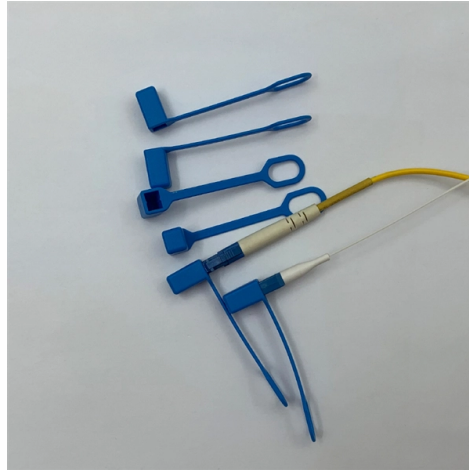

## **How long is a roll of 12-core optical fiber cable**

### **Overview**

This 500-foot yellow fiber optic cable spool is armored with spiral steel, designed for indoor use and features 12 strands of OS2 9/125um Corning SMF-28 Ultra singlemode fiber. This is a plenum rated distribution type fiber with a durable jacket which provides added protection during installation. This cable is perfect for headend termination to a fiber backbone, termination of fiber rack systems, multi-floor deployment where select fibers are used at each floor, or. Check each product page for other buying options. Need help?

Check out our 1,000-foot black 12 fiber indoor/outdoor singlemode fiber optic cable. Our black fiber optic cable is composed of 12 singlemode fibers (9 micron core) inside a water. 12 Core FTTH Single Mode Optical Fiber Cable - Round OD 6 mm + FRP + Yarn Our 12 Core FTTH Single Mode Optical Fiber Cables are designed to meet the high demands of modern telecommunications networks. With an outer diameter (OD) of 5.

### 1000ft Black 12 Fiber Outdoor Singlemode Fiber Optic Cable

Check out our 1,000-foot black 12 fiber indoor/outdoor singlemode fiber optic cable. This spool of indoor/outdoor rated fiber optic distribution cable intended for long distance runs at high speeds.