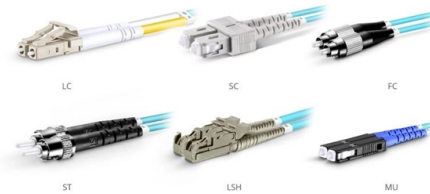

How are the aluminum alloy cable trays in Oman

OM3 Fiber Patch Cable Family

Overview

The aluminium cable tray weighs approximately half as much as its steel equivalent. Additionally, aluminium is more resistant to fire and does not produce toxic gases in. Cable Management Systems are essential for organizing, protecting, and routing electrical cables in residential, commercial, and industrial setups. It is flexible to install and applied to serve ideal locations in oil and Gas industries, Power Sectors, Industrial Units, Commercial / Residential Projects. RFQ – RFQSAMT1967 for Aluminum Cable Ladders and Perforated Cable Trays in Oman Saif Al Mamari Trading ENT. These systems are meticulously crafted with perforated trays and return flange designs, ensuring an optimal balance between structural weight and load. DANA Steel UAE's (Est 2001) is an ISO 9001:2008 Certified Company engaged in the manufacturing of Cable Trays and its corresponding accessories are manufactured in standard lengths of 3000mm (2000mm & 2440mm and other custom lengths can be manufactured as per customer preference), in accordance.

Article Content

Cable Management Systems Oman & GCC | Trays, ...

Enhance airflow and simplify installation with our wire mesh cable trays. These ...

FRP/GRP, GI, SS & Aluminium Cable Tray Suppliers in Oman, GCC

Trunking Type Cable Tray System is a Prefabricated Metal Solid Bottom with or without partitions supplied along with cover ideally suitable for Routing Telecommunication Cables, Computer Cables, ...

Cable Trays & Ladders in Oman | Cable Trays & Ladders Suppliers in ...