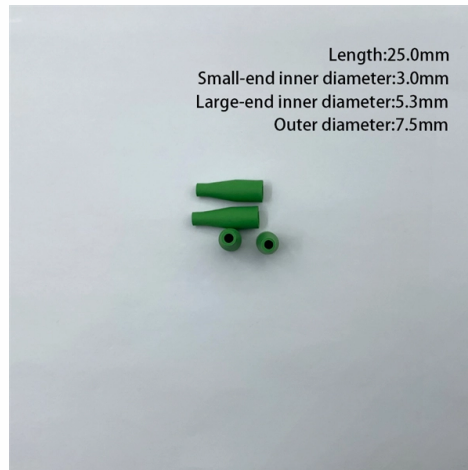

How are ONU optical modules categorized by model

Overview

Depending on transmission rates, optical modules are classified into 100GE, 40GE, 25GE, 10GE, FE, and GE optical modules. Optical modules are encapsulated in different. The optical module serves as a crucial component in optical fiber communication systems, operating at the physical layer, which is the lowest layer in the OSI model. Its primary function is to achieve optoelectronic conversion by converting electrical signals into optical signals and vice versa. These modules are typically installed in Optical Line Terminals (OLTs) at the service provider's central office and Optical Network Units (ONUs) or Optical Network. Optical modules are available in various types to meet diversified requirements. Due to their distinct functions, OLT and ONU modules differ in transmission power, reception sensitivity, and overload optical power: Transmission Power Reception. In the context of POTN (Packet Optical Transport Network) and advanced PON architectures, three form factors— SFP, QSFP, and OSFP —define the standards that connect access, aggregation, and core layers. Optical Network Termination (ONT).