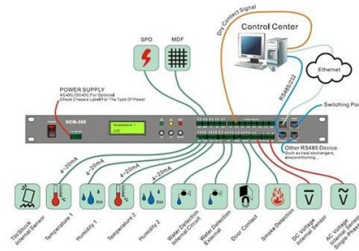

Honduras 3-Year Warranty Drop Fiber Optic Cable 4 Cores

Overview

- 04 Core Single-Mode Fiber Optic Drop Cable designed for outdoor FTTH (fiber-to-the-home) installations.
- Armoured construction provides extra protection against external elements and physical. Fiber Optic Cable, Drop, Outdoor Arid Core Gel-Free Tubes, Double Jacket Dielectric Fiber Optic Cable, Drop, Indoor Zero Halogen, CPR-only flame rated, Dielectric Fiber Optic Cable, Drop, Outdoor Messenger Self-Support, Messenger Fiber Optic Cable, Drop, Outdoor Arid Core Gel-Filled Tubes, Armored. Fiber Optic Indoor Drop Cable, 4 Core, Single-mode OS2, LSZH, G. 657A2 compliant), it provides the bend-insensitivity and robustness. High accuracy Optical Time Domain Reflectometer (OTDR) is to test optical transmission performance. Verify cable reliability under the tension in installing and long time overhead application. Secure your network's last mile with our professional-grade FTTH Drop Cables. Featuring a flat, easy-strip design and G.
- FTTH cable has another name — fiber drop cable, which plays a crucial role in delivering high-speed internet directly to homes in Fiber to the Home (FTTH) networks.