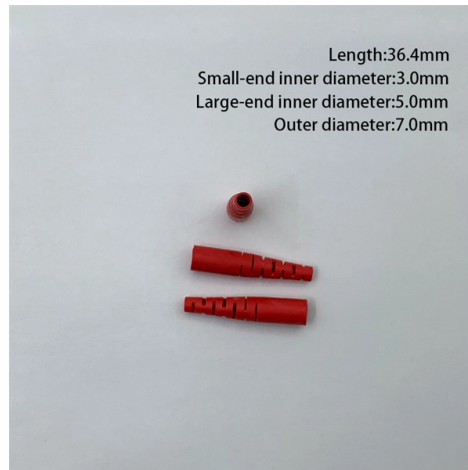

## Does the optical distribution box have a power switch

### Overview

An ONT (Optical Network Terminal) is a small white Openreach branded box fitted inside the property. It connects your property to the full fibre network and it needs to be connected to a nearby power socket with its dedicated power supply. The optical distribution box is mainly used in equipment rooms or wiring rooms to complete the termination of trunk lines or backbone optical cables of building groups, and to connect the network switching equipment of the local area network. As data centers, enterprises, telecom operators, and smart-building infrastructures deploy increasingly dense fiber links, ODFs provide the structured. The Cisco Catalyst 1000 Series switches are fixed-configuration, Gigabit Ethernet switches that provide entry-level enterprise-class Layer 2 access for branch offices, conventional workspace, and out-of-wiring closet applications. OTRANS strives to provide you with professional, reliable.