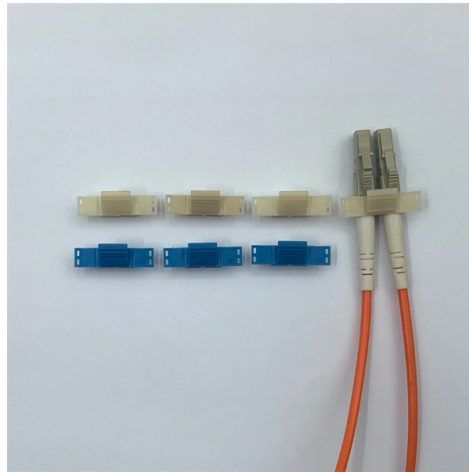

Does a wall-mounted distribution box need to be grounded

Overview

Metal electrical boxes such as junction boxes, metal gang boxes, or metal receptacle, light or ceiling fan mounting boxes all need to be connected to the system ground, and of course all 120V and 220V circuit wire electrical splices must be made inside of a. Metal electrical boxes such as junction boxes, metal gang boxes, or metal receptacle, light or ceiling fan mounting boxes all need to be connected to the system ground, and of course all 120V and 220V circuit wire electrical splices must be made inside of a. Today, we're diving deep into the world of distribution box grounding, breaking down the standards, and shining a light on those sneaky mistakes that even experienced electricians sometimes make. Whether you're a seasoned pro or just starting out, this comprehensive guide will give you practical. However, all the outlet boxes and the switch box are metal. Does this act as a ground and I need to do nothing?

Do I need to connect a ground wire from the ground screws on the switch/outlet to the metal box?

Or is it not possible for me to ground any of the outlets or switch because the house was. How to make proper & safe electrical ground wiring connections in the box: This article describes options for connecting a metal electrical box to the grounding conductor & connecting the grounding conductor to a fixture such as a ceiling light or ceiling fan. Equipment grounding: everybody's favorite topic.

Article Content

DOES Definition & Meaning | Dictionary

DOES definition: a plural of doe. See examples of does used in a sentence.

electrical

Do I need to connect a ground wire from the ground screws on the switch/outlet to the metal box? Or is it not possible for me to ground any of the outlets or switch because the house was ...