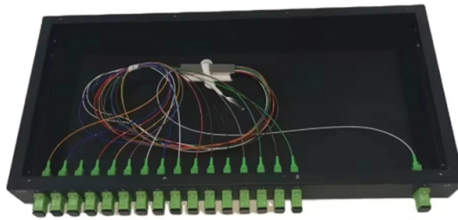

Brazilian ladder-type cable tray manufacturer

Overview

We, one of the well-known Ladder Cable Trays Suppliers and Exporters from Brazil, offer a comprehensive range of cable trays manufactured using high-quality materials to ensure strength, durability, and corrosion resistance. Contact us today to discuss your. Cablofil is the global gold standard for total cable management. Explore the one-stop shop for innovative, fast, and dependable cable management systems including wire mesh tray, ladder cable tray, prefab assemblies, fasteners, and assemblies. Our cable trays are designed to efficiently and securely route and support electrical cables, control cables, data cables, and fiber optic cables in. With 8,500 m² of built area, Eletropoll Trays offers to the market electrical ducts, profiles, beds, accessories, fasteners and support, busbars for lighting and related products. The Tray Unit has achieved excellent certifications. Through its qualified team, its expressive stock, the safety and. Ladder-type cable trays are highly demanded because of their heavy duty and use in significant industries like oil, gas, and renewable energy. The Eletropoll Group stands out in the manufacture of products for industrial infrastructure.

Article Content

Cable Tray and Ladder Systems

Basor Electric, the premier choice for cable management solutions, delivers unparalleled quality and innovation in cable tray and ladder systems. With a diverse range of styles and materials, our ...

Ladder Type Cable Trays, Ladder Cable Tray Accessories, Manufacturer

Ladder tray (looks like a ladder) is typically used in feeder applications for longer runs of multiple cables for higher current carrying capacity and weight. Ladder tray can be cut, shaped, and fitted easily in ...

With 8,500 m² of built area, Eletropoll Trays offers to the market electrical ducts, profiles, beds, accessories, fasteners and support, busbars for lighting and related products. The Tray Unit has ...