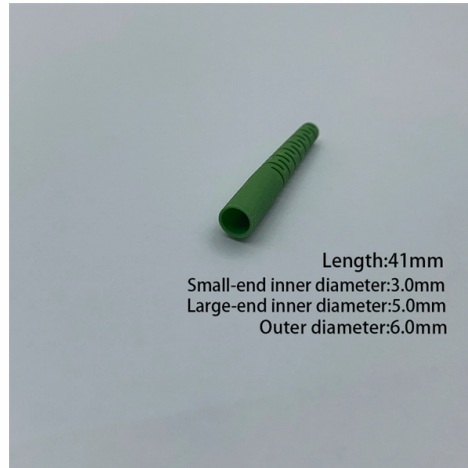

Blocking plate of circuit breaker distribution box

Overview

Download distribution panel symbols DWG with breakers, meters, transformers and ATS blocks for clear electrical single line diagrams and panel board layouts. Universal Breaker Filler Plate, Plastic Pp Works w/Popular Square D Inqoin Circuit Breaker Need help?